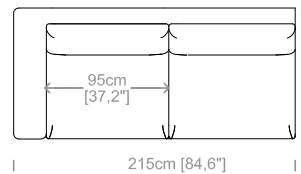

Dimensioni: essendo divani prodotti con imbottiture elastiche, le misure di ingombro possono variare entro i limiti compresi tra +/- 3 cm.

Structure: in solid fir, wood agglomerate and fiber, completely covered by resin-treated fabric.

Dimensions: the sofas are made with supple, elastic upholstery and padding, therefore sizes may vary by up to +/- 3 cm.

Le misure sono espresse in centimetri e [pollici]
All dimensions are in centimeters and [inches]

Divano 3 posti
3 seater sofa

Divano 3 posti maxi
3 maxi seater sofa

Divano 4 posti
4 seater sofa

Laterale 2 posti
2 seater lateral element

Laterale 3 posti
3 seater lateral element

Laterale 3 posti maxi
3 maxi seater lateral element

Chaise longue piccola
Small chaise longue

Chaise longue maxi
Maxi chaise longue

Poltrona
Armchair

Pouf
Pouf

Angolare
Corner element

*Disponibili nella versione destra o sinistra
*Available in right or left version