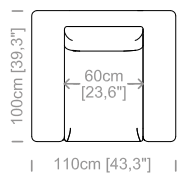

Dimensioni: essendo divani prodotti con imbottiture elastiche, le misure di ingombro possono variare entro i limiti compresi tra +/- 3 cm.

Structure: in solid fir, wood agglomerate and fiber, completely covered by resin-treated fabric.

Dimensions: the sofas are made with supple, elastic upholstery and padding, therefore sizes may vary by up to +/- 3 cm.

Le misure sono espresse in centimetri e [pollici]
All dimensions are in centimeters and [inches]

Divano 3 posti
3 seater sofa

Divano 3 posti maxi
3 maxi seater sofa

Divano 4 posti
4 seater sofa

Laterale 2 posti
2 seater lateral element

Laterale 3 posti
3 seater lateral element

Laterale 3 posti maxi
3 maxi seater lateral element

Chaise longue piccola
Small chaise longue

Chaise longue maxi
Maxi chaise longue

Poltrona
Armchair

Pouf
Pouf

Angolare
Corner element

*Disponibili nella versione destra o sinistra
*Available in right or left version