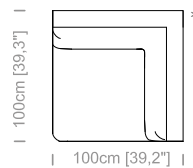

Dimensions: the sofas are made with supple, elastic upholstery and padding, therefore sizes may vary by up to +/- 3 cm.

Le misure sono espresse in centimetri e [pollici]
All dimensions are in centimeters and [inches]

Divano 3 posti
3 seater sofa

Divano 3 posti maxi
3 maxi seater sofa

Divano 4 posti
4 seater sofa

Laterale 2 posti
2 seater lateral element

Laterale 3 posti
3 seater lateral element

Laterale 3 posti maxi
3 maxi seater lateral element

Chaise longue piccola
Small chaise longue

Chaise longue maxi
Maxi chaise longue

Poltrona
Armchair

Pouf
Pouf

Angolare
Corner element

*Disponibili nella versione destra o sinistra
*Available in right or left version