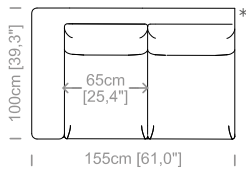

Dimensioni: essendo divani prodotti con imbottiture elastiche, le misure di ingombro possono variare entro i limiti compresi tra +/- 3 cm.

Structure: in solid fir, wood agglomerate and fiber, completely covered by resin-treated fabric.

Dimensions: the sofas are made with supple, elastic upholstery and padding, therefore sizes may vary by up to +/- 3 cm.

Le misure sono espresse in centimetri e [pollici]
All dimensions are in centimeters and [inches]

Divano 3 posti
3 seater sofa

Divano 3 posti maxi
3 maxi seater sofa

Divano 4 posti
4 seater sofa

Laterale 2 posti
2 seater lateral element

Laterale 3 posti
3 seater lateral element

Laterale 3 posti maxi
3 maxi seater lateral element

Chaise longue piccola
Small chaise longue

Chaise longue maxi
Maxi chaise longue

Poltrona
Armchair

Pouf
Pouf

Angolare
Corner element

*Disponibili nella versione destra o sinistra
*Available in right or left version