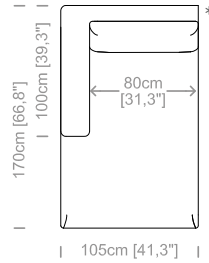

Dimensioni: essendo divani prodotti con imbottiture elastiche, le misure di ingombro possono variare entro i limiti compresi tra +/- 3 cm.

Structure: in solid fir, wood agglomerate and fiber, completely covered by resin-treated fabric.

Dimensions: the sofas are made with supple, elastic upholstery and padding, therefore sizes may vary by up to +/- 3 cm.

Le misure sono espresse in centimetri e [pollici]
All dimensions are in centimeters and [inches]

Divano 3 posti
3 seater sofa

Divano 3 posti maxi
3 maxi seater sofa

Divano 4 posti
4 seater sofa

Laterale 2 posti
2 seater lateral element

Laterale 3 posti
3 seater lateral element

Laterale 3 posti maxi
3 maxi seater lateral element

Chaise longue piccola
Small chaise longue

Chaise longue maxi
Maxi chaise longue

Poltrona
Armchair

Pouf
Pouf

Angolare
Corner element

*Disponibili nella versione destra o sinistra
*Available in right or left version