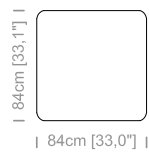

Dimensions: the sofas are made with supple, elastic upholstery and padding, therefore sizes may vary by up to +/- 3 cm.

Le misure sono espresse in centimetri e [pollici]
All dimensions are in centimeters and [inches]

Chaise longue piccola
Small chaise longue

Chaise longue maxi
Maxi chaise longue

Poltrona
Armchair

Pouf
Pouf

Angolare
Corner element

*Disponibili nella versione destra o sinistra
*Available in right or left version