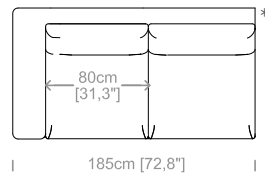

Dimensioni: essendo divani prodotti con imbottiture elastiche, le misure di ingombro possono variare entro i limiti compresi tra +/- 3 cm.

Structure: in solid fir, wood agglomerate and fiber, completely covered by resin-treated fabric.

Dimensions: the sofas are made with supple, elastic upholstery and padding, therefore sizes may vary by up to +/- 3 cm.

Le misure sono espresse in centimetri e [pollici]
All dimensions are in centimeters and [inches]

Divano 3 posti
3 seater sofa

Divano 3 posti maxi
3 maxi seater sofa

Divano 4 posti
4 seater sofa

Laterale 2 posti
2 seater lateral element

Laterale 3 posti
3 seater lateral element

Laterale 3 posti maxi
3 maxi seater lateral element

Chaise longue piccola
Small chaise longue

Chaise longue maxi
Maxi chaise longue

Poltrona
Armchair

Pouf
Pouf

Angolare
Corner element

*Disponibili nella versione destra o sinistra
*Available in right or left version