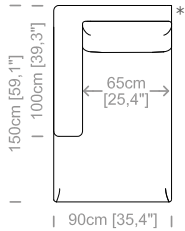

Dimensioni: essendo divani prodotti con imbottiture elastiche, le misure di ingombro possono variare entro i limiti compresi tra +/- 3 cm.

Structure: in solid fir, wood agglomerate and fiber, completely covered by resin-treated fabric.

Dimensions: the sofas are made with supple, elastic upholstery and padding, therefore sizes may vary by up to +/- 3 cm.

Le misure sono espresse in centimetri e [pollici]
All dimensions are in centimeters and [inches]

Divano 3 posti
3 seater sofa

Divano 3 posti maxi
3 maxi seater sofa

Divano 4 posti
4 seater sofa

Laterale 2 posti
2 seater lateral element

Laterale 3 posti
3 seater lateral element

Laterale 3 posti maxi
3 maxi seater lateral element

Chaise longue piccola
Small chaise longue

Chaise longue maxi
Maxi chaise longue

Poltrona
Armchair

Pouf
Pouf

Angolare
Corner element

*Disponibili nella versione destra o sinistra
*Available in right or left version